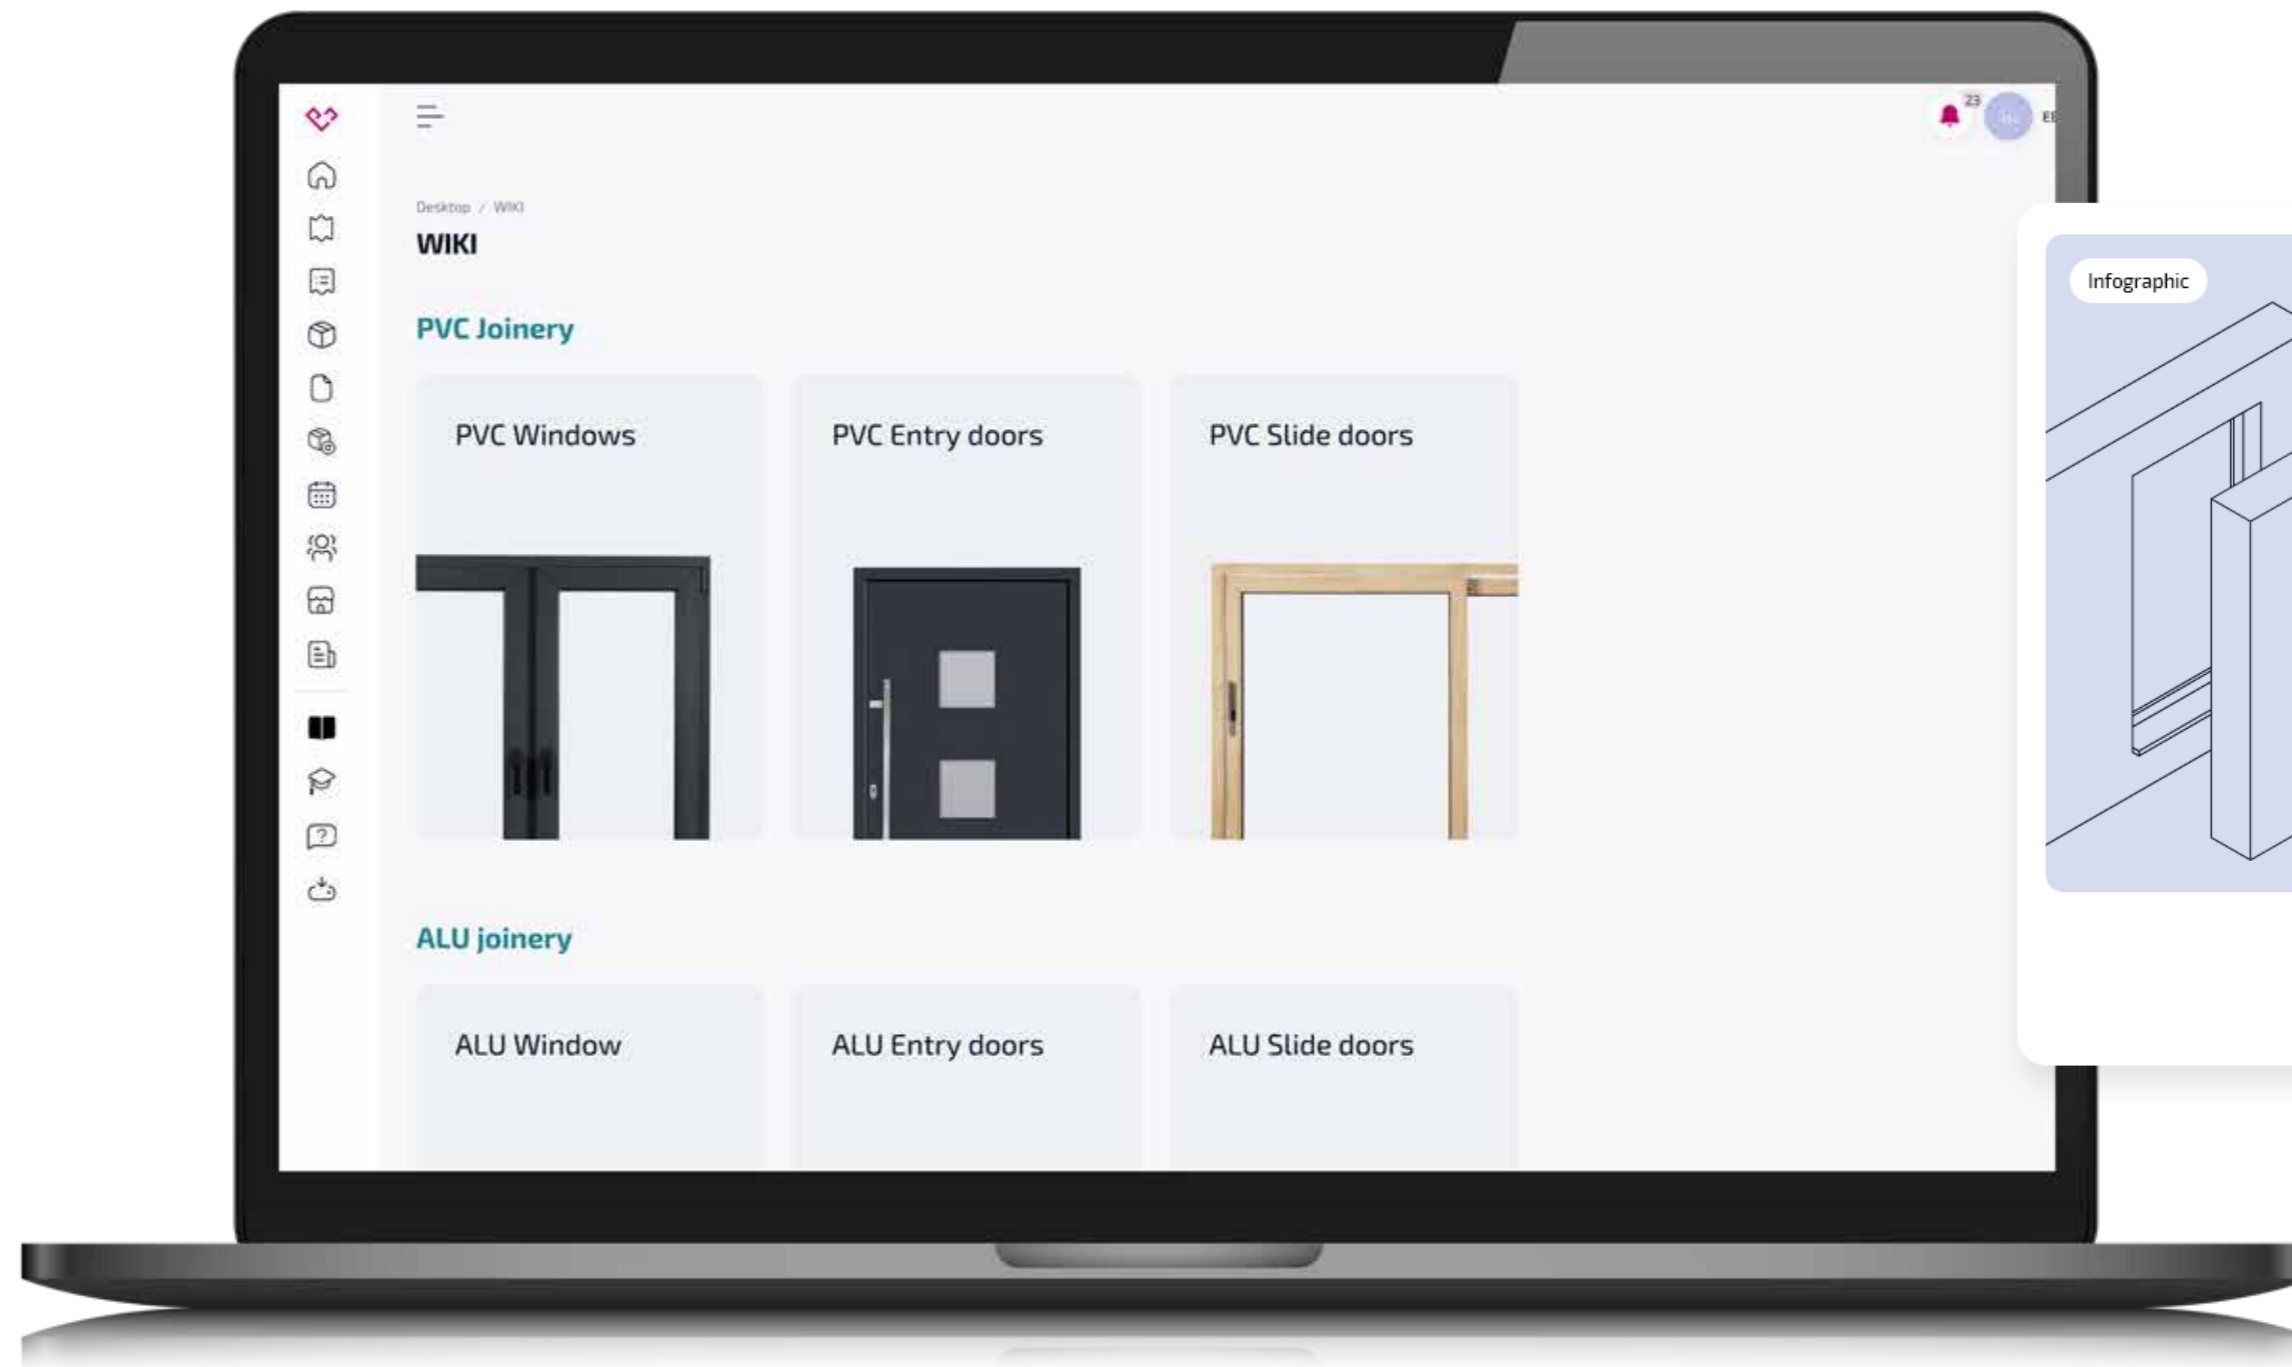

THE ONE AND ONLY PLATFORM FOR DISTRIBUTORS

EC 4 Partner