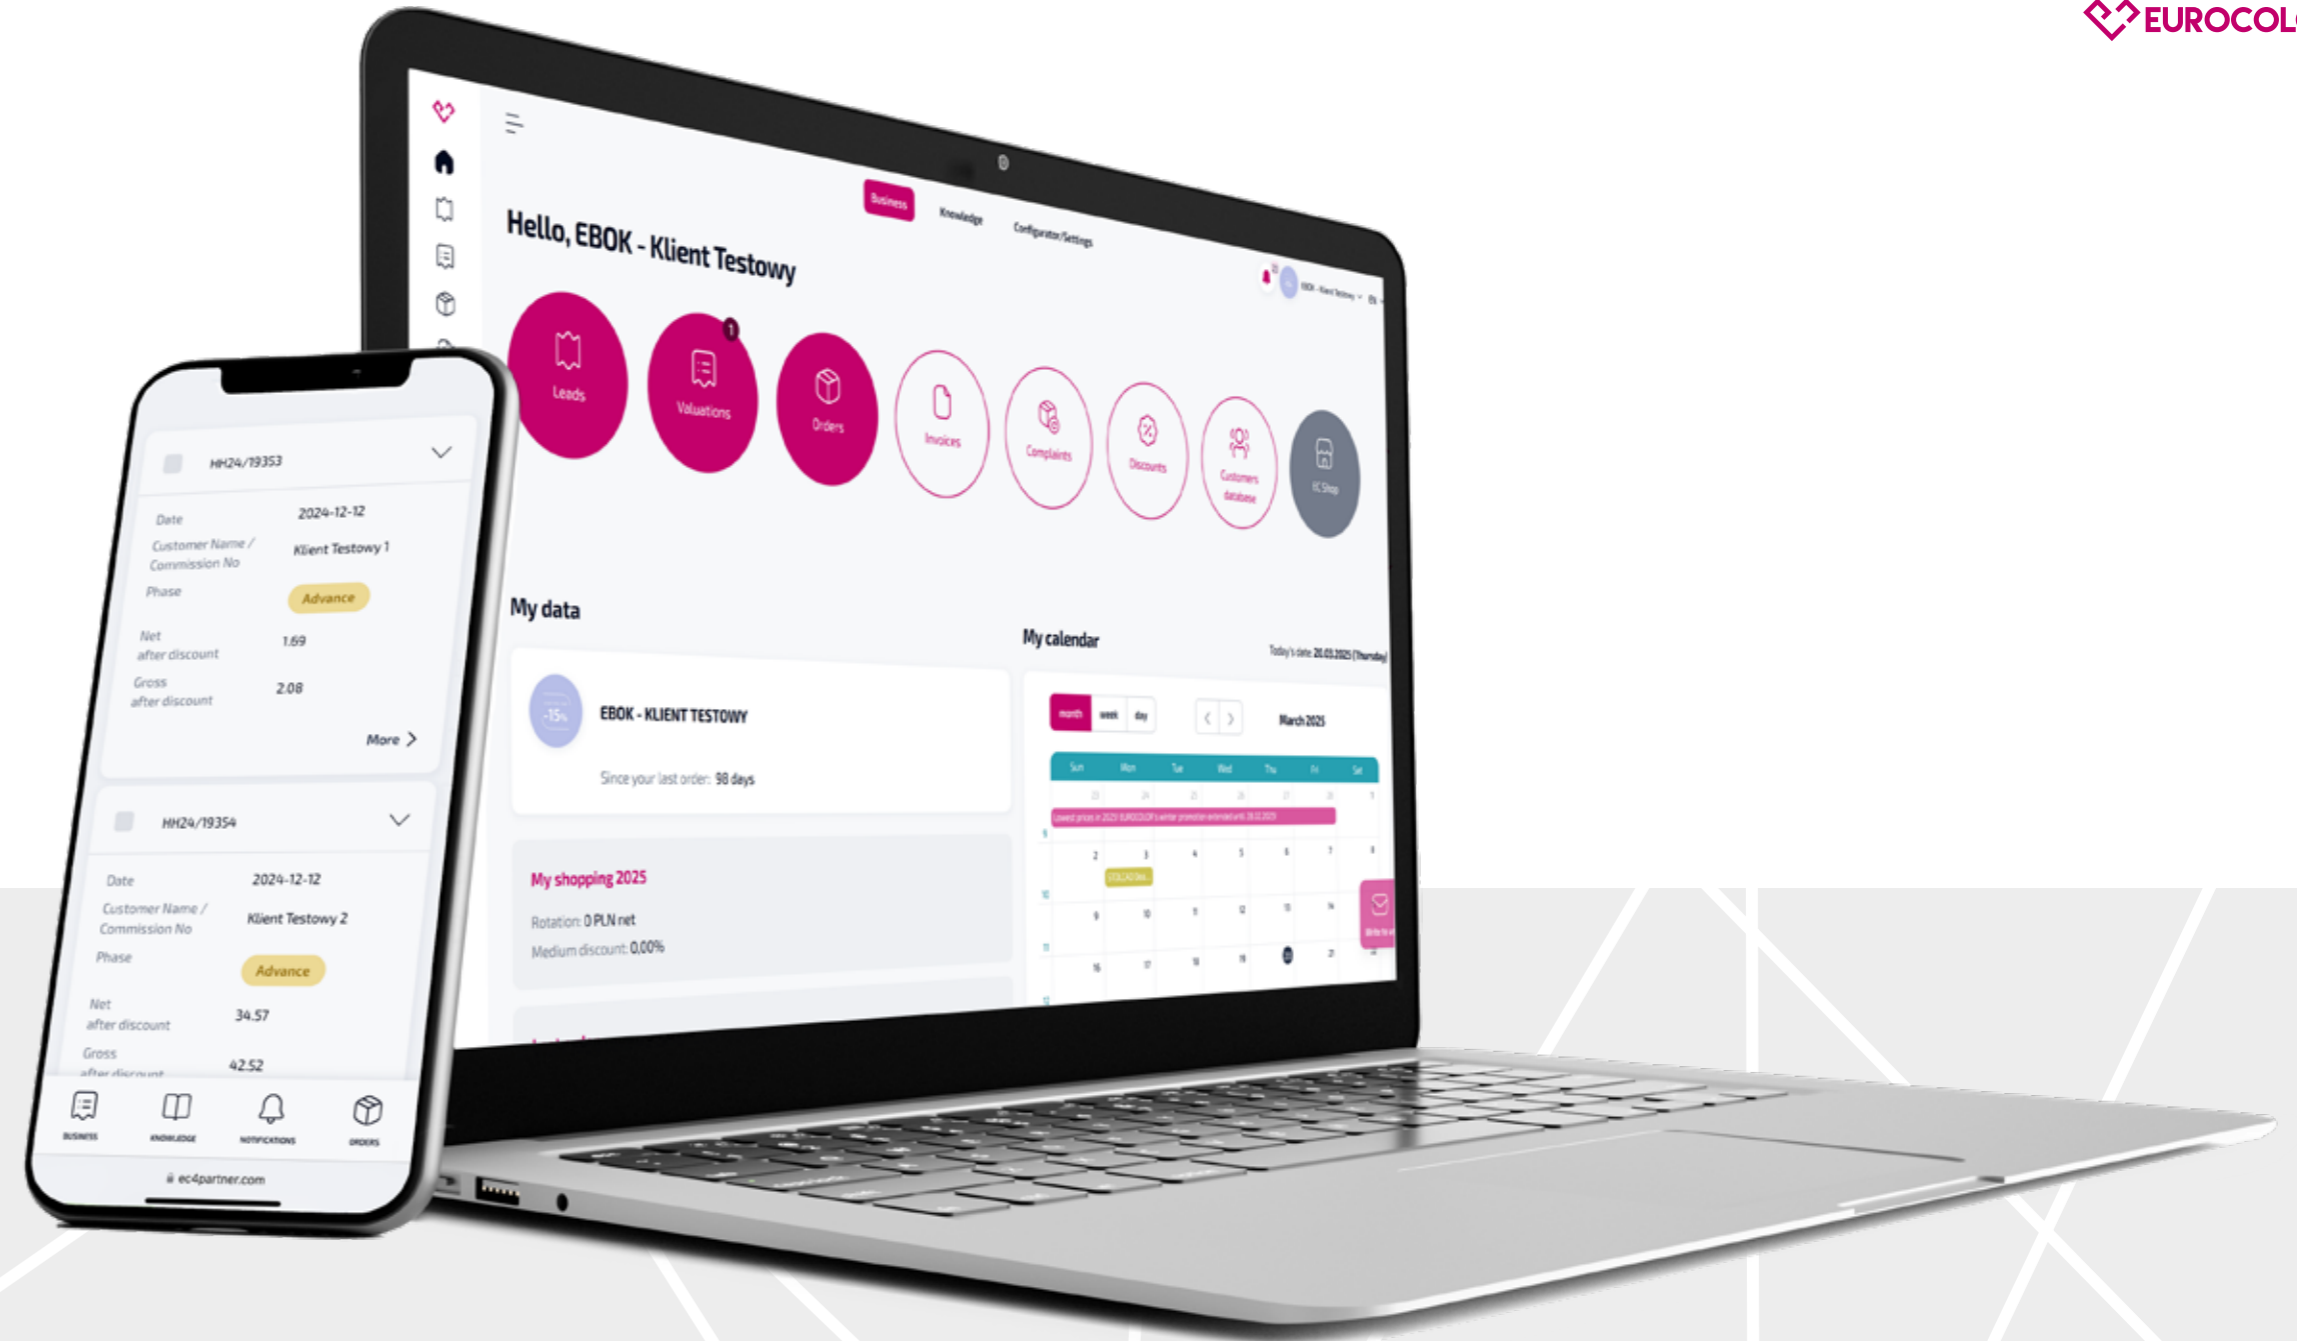

Using the same model of Siegenia TITAN AF hardware in Windows, PSK, HS, we facilitate sales and service of our products.

EXPLORE

INNOVATIVE PLATROFM

EC 4 Partner

EC 4 Partner

**ALL THE INFORMATIONS
IN ONE PLACE.**